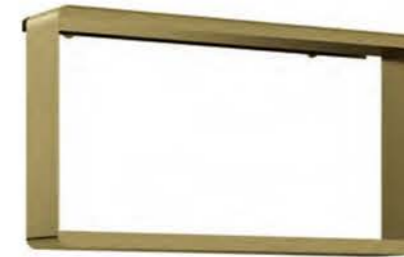

GLASS SHELVE

Material: SUS304 / SUS316

REF: DCT-5530-BG
Color: Brushed Gold
Size: 550*300*90mm