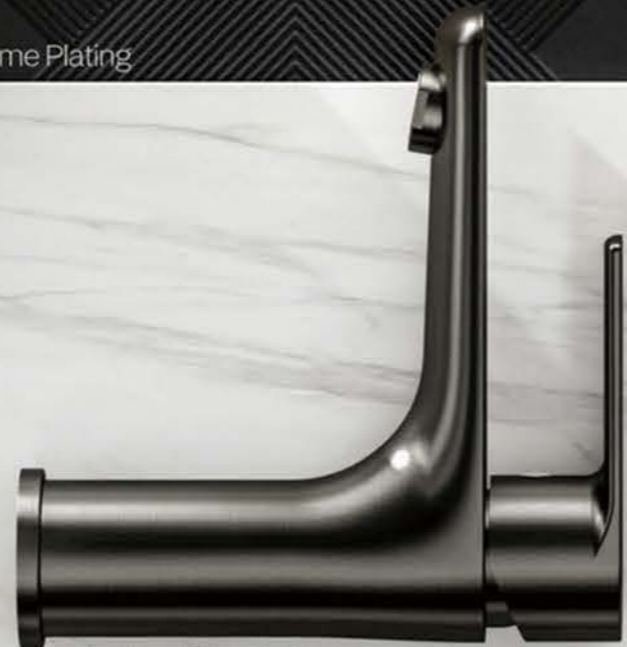

Chrome Plating

Brushed Gunmetal