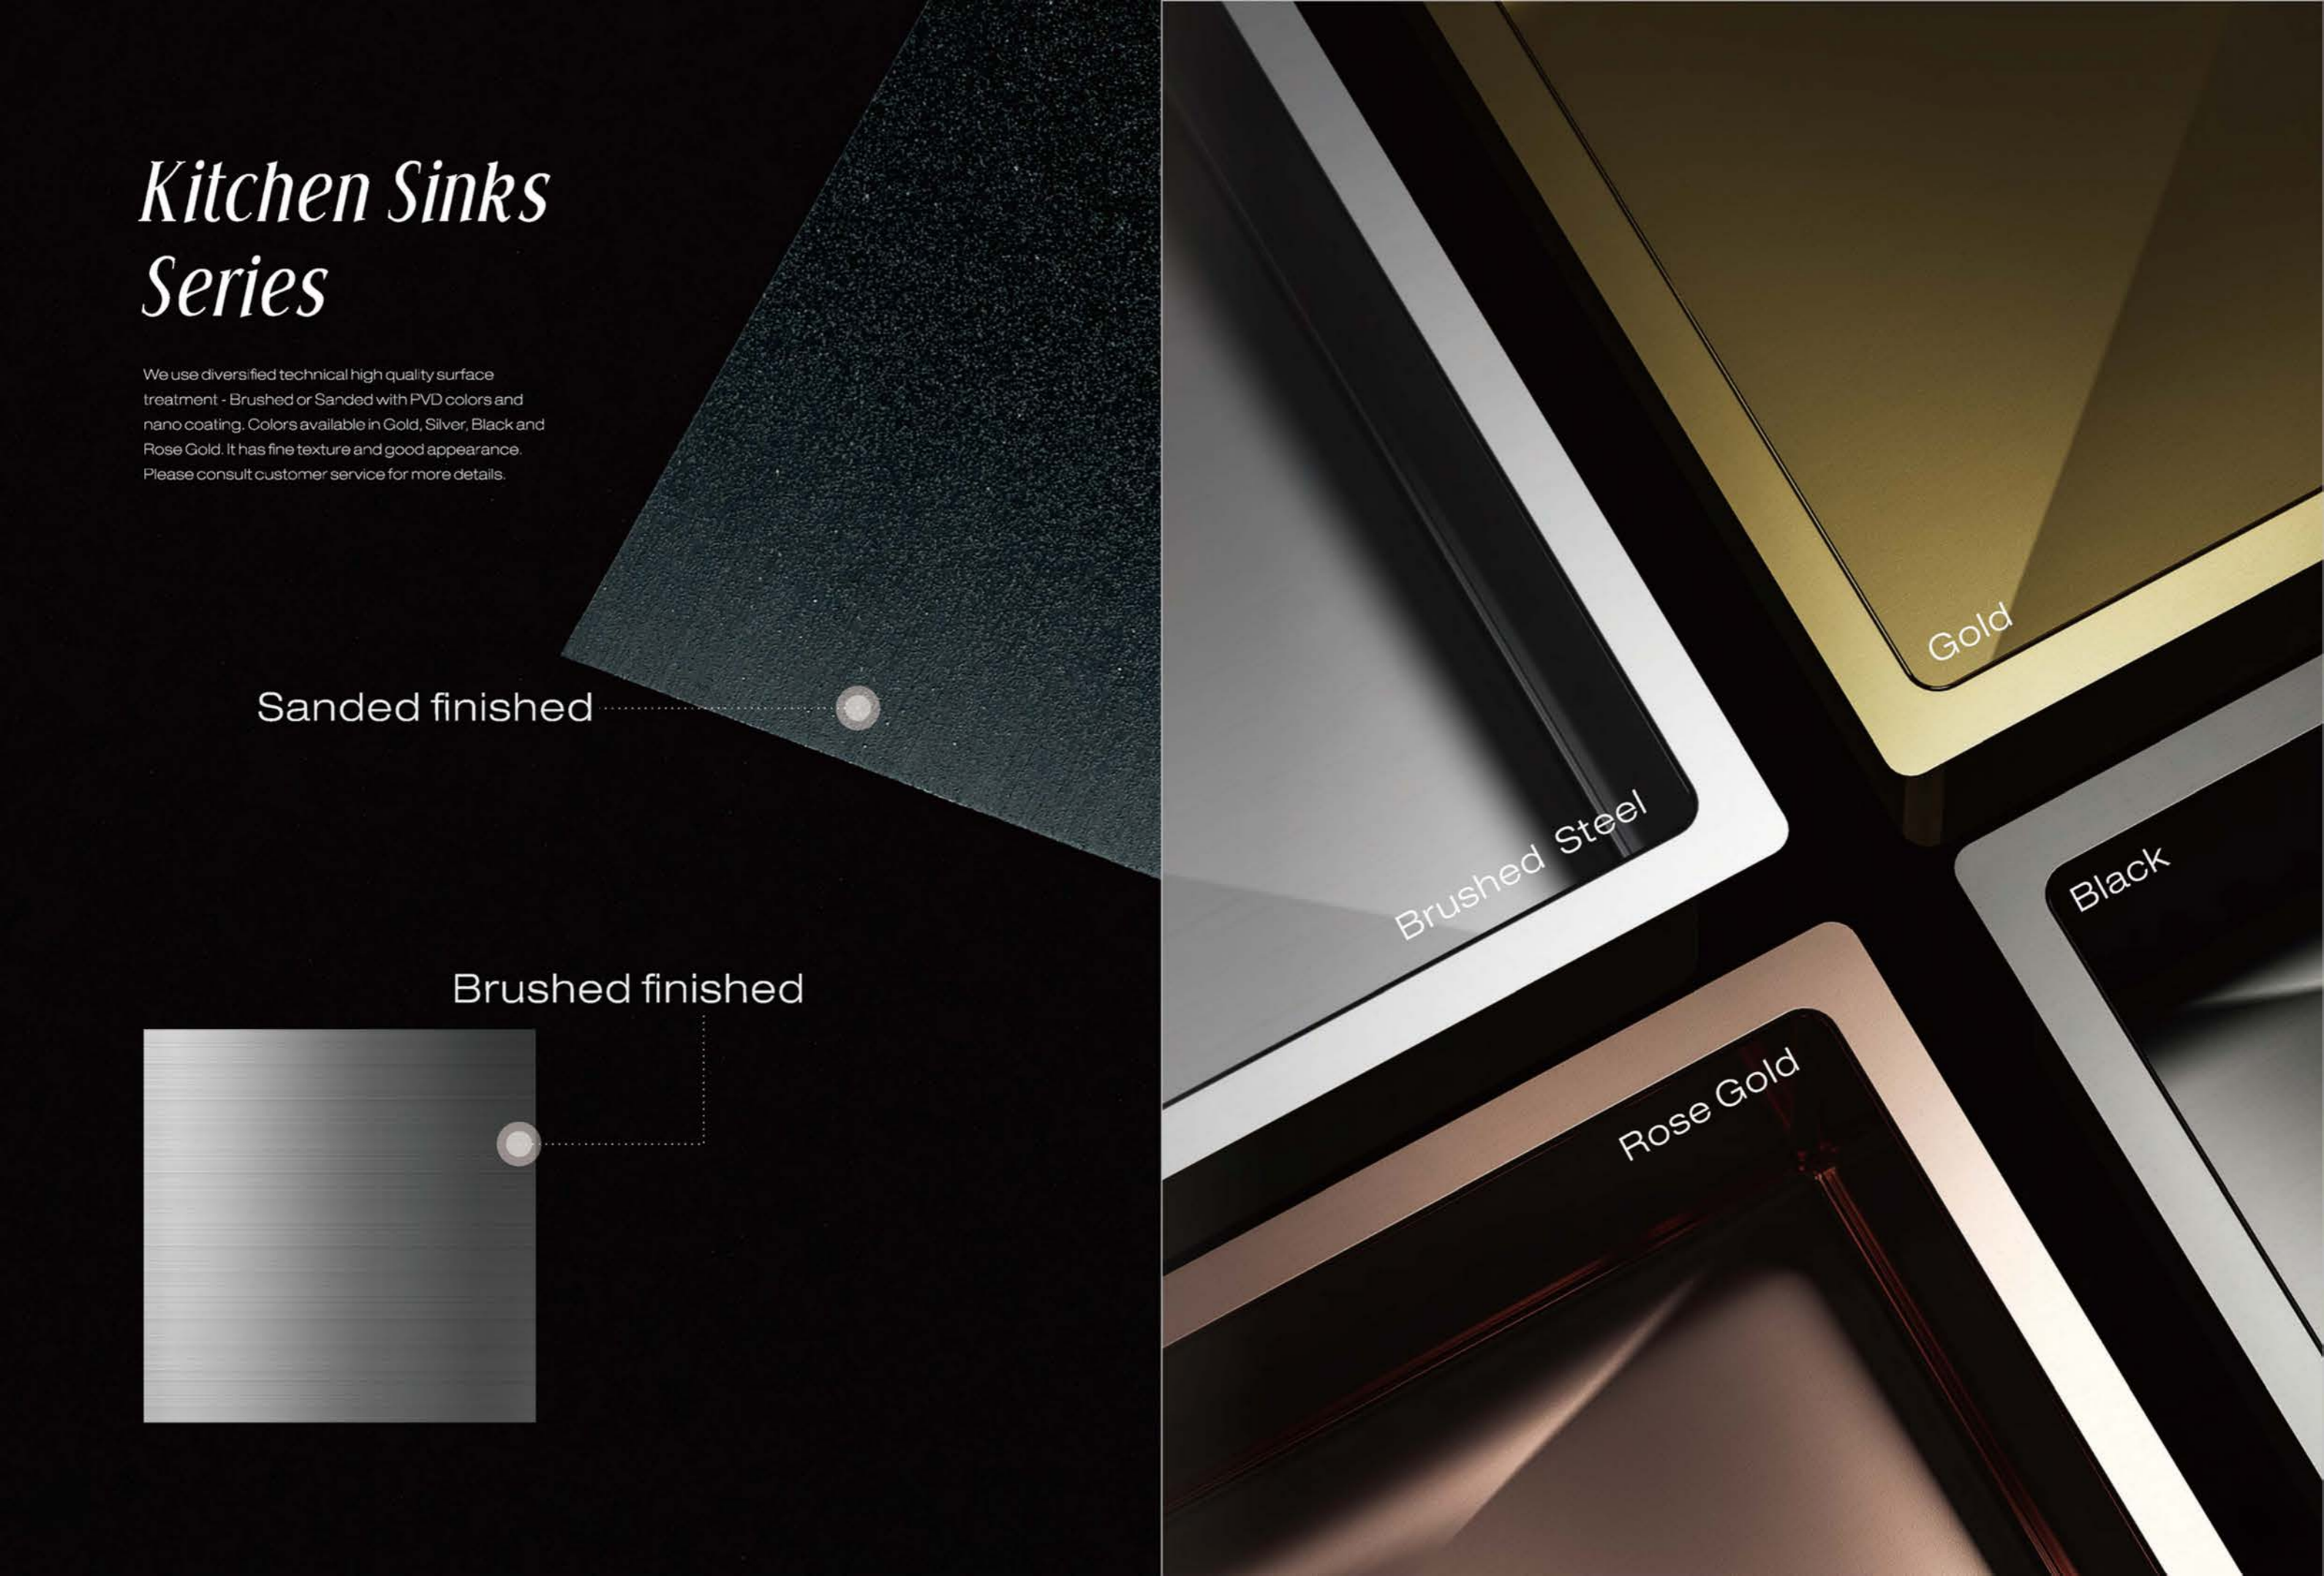

Kitchen Sinks Series

We use diversified technical high quality surface treatment - Brushed or Sanded with PVD colors and nano coating. Colors available in Gold, Silver, Black and Rose Gold. It has fine texture and good appearance. Please consult customer service for more details.

Sanded finished

Brushed finished

Brushed Steel

Gold

Black

Rose Gold