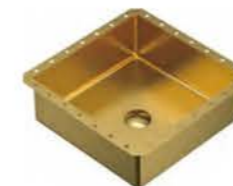

REF: DCT-8807-BG
Color: Brushed Gold
Size: 400*400*130mm