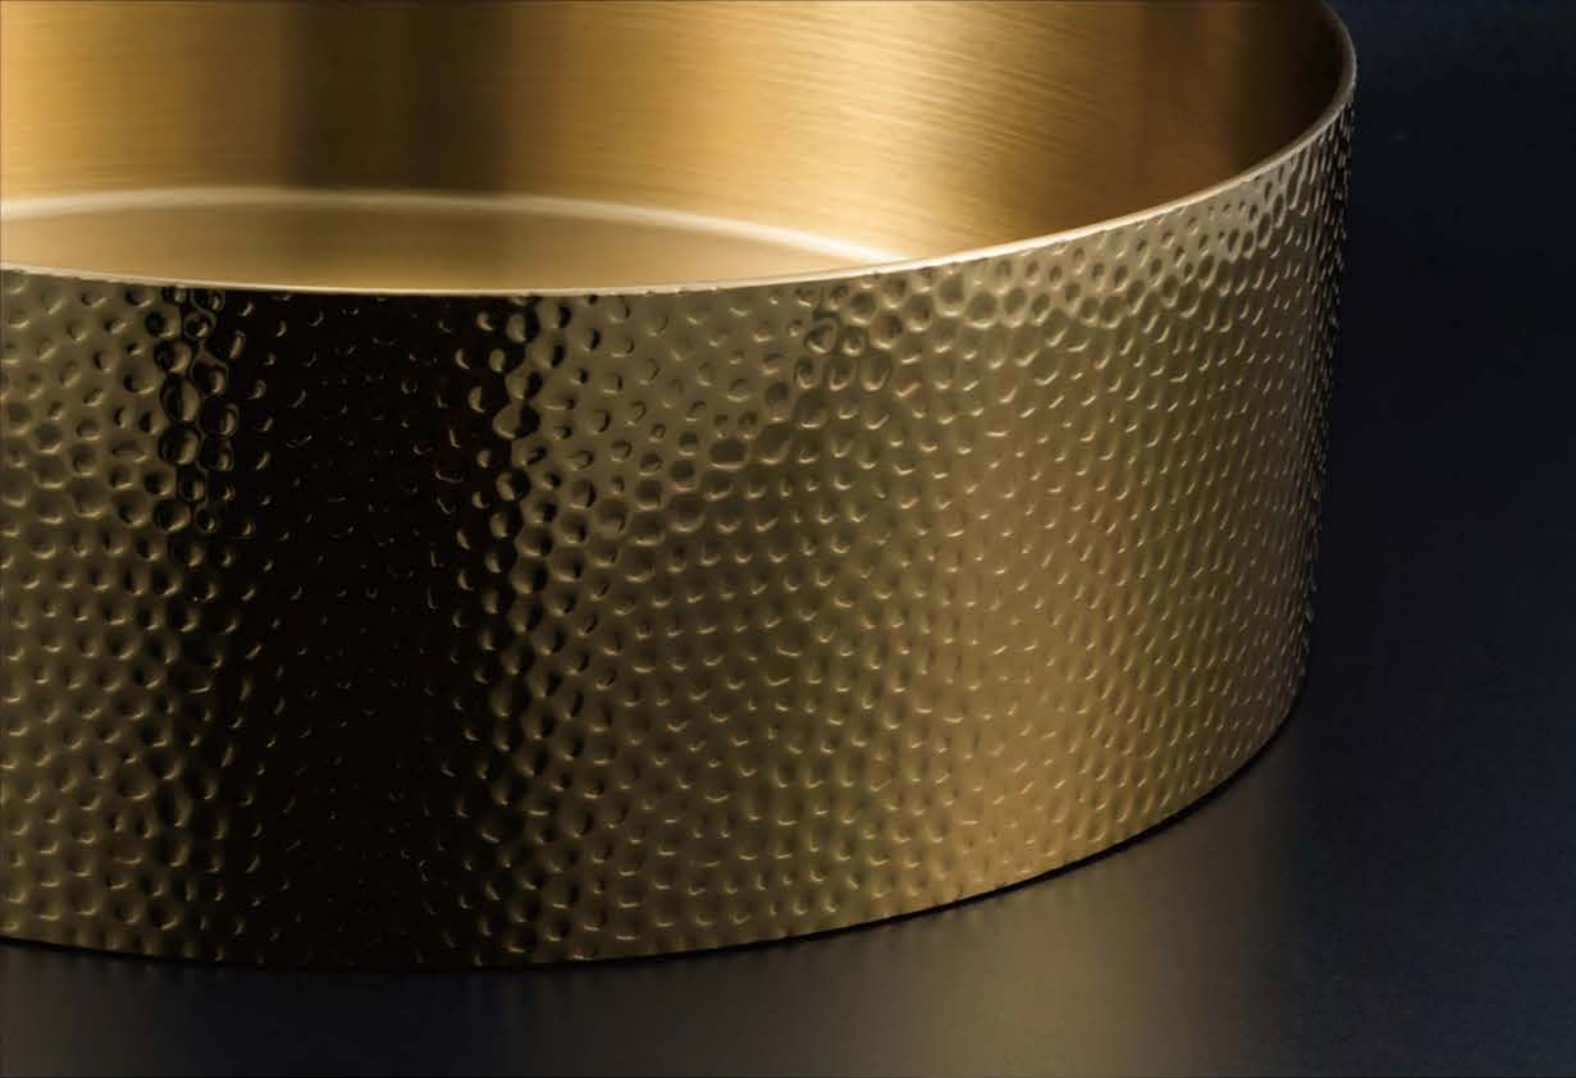

Light up every kitchen and bathroom with DECOTOUCH.

HAMMER series

Material: SUS304 / SUS316

HAMMER series

Material: SUS304 / SUS316