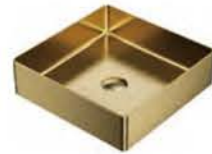

REF: DCT-9819-BG
Color: Brushed Gold
Size: 360*360*100mm